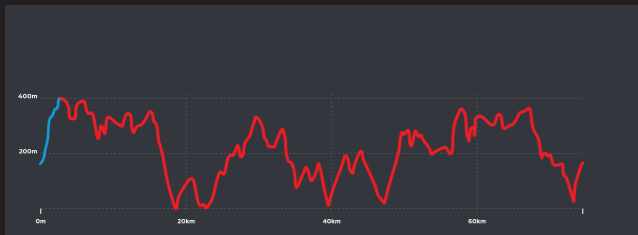

-  START/FINISH LINE
-  WATER POINT
-  FIRST AID
-  FEED TECHNICAL ZONE

**UCI MOUNTAIN BIKE
MARATHON ROUTE
73 KM | 2,600 HM**

UCI MOUNTAIN BIKE MARATHON ROUTE

73 KM | 2,600 HM