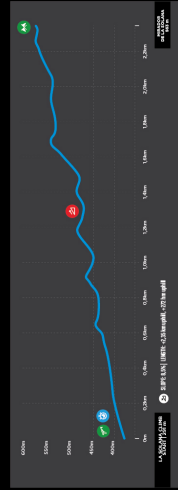

**UCI MOUNTAIN BIKE
MARATHON ROUTE**
82 KM | 2,700 HM

**LA SOLANA - BENISSA
CHALLENGE**
2.35 KM | 272 HM

-  START/FINISH
-  WATER POINT
-  UCI FEED & TECHNICAL ZONE
-  FIRST AID
-  TECHNICAL ASSISTANCE
-  LA SOLANA - BENISSA CHALLENGE