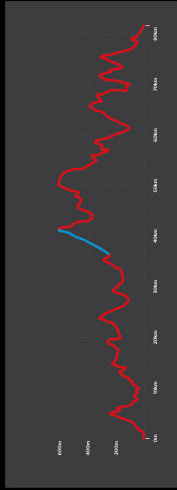

**UCI MOUNTAIN BIKE
MARATHON ROUTE**
82 KM | 2,700 HM

**LA SOLANA - BENISSA
CHALLENGE**
2.35 KM | 272 HM

-  START/FINISH
-  WATER POINT
-  UCI FEED & TECHNICAL ZONE
-  FIRST AID
-  TECHNICAL ASSISTANCE
-  LA SOLANA - BENISSA CHALLENGE