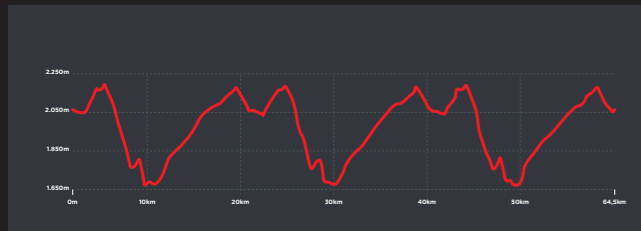

- START/FINISH
- WATER POINT
- FIRST AID
- TECHNICAL ASSISTANCE
- UCI FEED & TECHNICAL ZONE

**UCI MOUNTAIN BIKE  
MARATHON ROUTE  
64 KM | 2,239 HM**

# UCI MOUNTAIN BIKE MARATHON ROUTE

64 KM | 2,239 HM